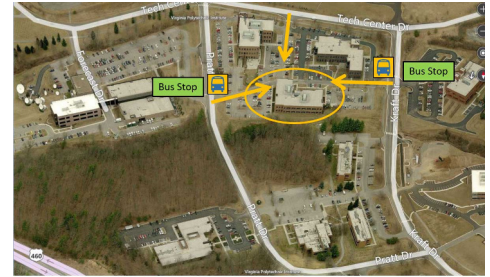

Via BT Blacksburg Transit Bus Service (See the [Town of Blacksburg Website](#) for the [Bus Route Map and Information](#))

There are two stops within a few hundred yards of 1750 Kraft Drive on the CRC-Hospital line

1. Kraft/Tech Center Drive Southbound
2. Pratt Drive/Andrew Building Southbound

From Virginia Tech Campus (Via Duckpond Dr)

1. Take Duckpond Drive to Southgate Drive.
2. Turn left on Southgate Drive
3. Turn right on Tech Center Drive.
4. Turn right on Kraft Drive.
5. 1750 Kraft Drive is on the right.

From Virginia Tech Campus (Via US-460E)

1. Take US-460E
2. Take Exit 5AB then stay left on the ramp to turn left on US-460 BUS
3. Immediately after crossing over US-460, turn left on Industrial Park Dr.

4. Take the first right on Research Park Dr.
5. Turn left on Kraft Drive.
6. 1750 Kraft Drive is on the left.

From Washington, DC, Northern Virginia, and Points North/North-East

1. Take I-66 W towards Front Royal.
2. At exit 1A, take ramp left for I-81 South toward Roanoke.
3. Take the exit marked 118C-B-A.
4. Take exit 118B for US-460 West toward Blacksburg.
5. At exit 5AB, take ramp right for Industrial Park Rd toward Blacksburg / Smart Rd.
6. Turn left onto Industrial Park Rd / Industrial Park Rd SW.
7. Bear right and then turn right onto Ramble Rd.
8. Turn left onto Kraft Dr.
9. 1750 Kraft Drive is on the left.

From Roanoke, VA

1. Take I-581 N / US-220 N.
2. At exit 1S, take ramp left for I-81 South toward Bristol / Salem.
3. Take the exit marked 118C-B-A.
4. Take exit 118B for US-460 West toward Blacksburg.

5. At exit 5AB, take ramp right for Industrial Park Rd toward Blacksburg / Smart Rd.
6. Turn left onto Industrial Park Rd / Industrial Park Rd SW.
7. Bear right and then turn right onto Ramble Rd.
8. Turn left onto Kraft Dr.
9. 1750 Kraft Drive is on the left.

From Richmond, VA

1. Take I-64W
2. Take ramp left for I-64 West / I-81 South toward Lexington / Roanoke
3. Take the exit marked 118C-B-A.
4. Take exit 118B for US-460 West toward Blacksburg.
5. At exit 5AB, take ramp right for Industrial Park Rd toward Blacksburg / Smart Rd.
6. Turn left onto Industrial Park Rd / Industrial Park Rd SW.
7. Bear right and then turn right onto Ramble Rd.
8. Turn left onto Kraft Dr.
9. 1750 Kraft Drive is on the left.

There is plenty of free parking around the building. Park in any unmarked spot.