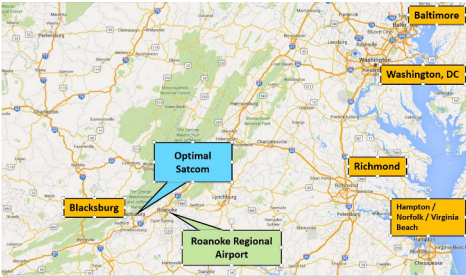

Via BT Blacksburg Transit Bus Service (See the [Town of Blacksburg Website](#) for the [Bus Route Map and Information](#))

There are two stops within a few hundred yards of 1750 Kraft Drive on the CRC-Hospital line

1. Kraft/Tech Center Drive Southbound
2. Pratt Drive/Andrew Building Southbound

From Virginia Tech Campus (Via Duckpond Dr)

1. Take Duckpond Drive to Southgate Drive.
2. Turn left on Southgate Drive
3. Turn right on Tech Center Drive.
4. Turn right on Kraft Drive.
5. 1750 Kraft Drive is on the right.

From Virginia Tech Campus (Via US-460E)

1. Take US-460E
2. Take Exit 5AB then stay left on the ramp to turn left on US-460 BUS
3. Immediately after crossing over US-460, turn left on Industrial Park Dr.

4. Take the first right on Research Park Dr.
5. Turn left on Kraft Drive.
6. 1750 Kraft Drive is on the left.

From Washington, DC, Northern Virginia, and Points North/North-East

1. Take I-66 W towards Front Royal.
2. At exit 1A, take ramp left for I-81 South toward Roanoke.
3. Take the exit marked 118C-B-A.
4. Take exit 118B for US-460 West toward Blacksburg.
5. At exit 5AB, take ramp right for Industrial Park Rd toward Blacksburg / Smart Rd.
6. Turn left onto Industrial Park Rd / Industrial Park Rd SW.
7. Bear right and then turn right onto Ramble Rd.
8. Turn left onto Kraft Dr.
9. 1750 Kraft Drive is on the left.

From Roanoke, VA

1. Take I-581 N / US-220 N.
2. At exit 1S, take ramp left for I-81 South toward Bristol / Salem.
3. Take the exit marked 118C-B-A.
4. Take exit 118B for US-460 West toward Blacksburg.

5. At exit 5AB, take ramp right for Industrial Park Rd toward Blacksburg / Smart Rd.
6. Turn left onto Industrial Park Rd / Industrial Park Rd SW.
7. Bear right and then turn right onto Ramble Rd.
8. Turn left onto Kraft Dr.
9. 1750 Kraft Drive is on the left.

From Richmond, VA

1. Take I-64W
2. Take ramp left for I-64 West / I-81 South toward Lexington / Roanoke
3. Take the exit marked 118C-B-A.
4. Take exit 118B for US-460 West toward Blacksburg.
5. At exit 5AB, take ramp right for Industrial Park Rd toward Blacksburg / Smart Rd.
6. Turn left onto Industrial Park Rd / Industrial Park Rd SW.
7. Bear right and then turn right onto Ramble Rd.
8. Turn left onto Kraft Dr.
9. 1750 Kraft Drive is on the left.

There is plenty of free parking around the building. Park in any unmarked spot.