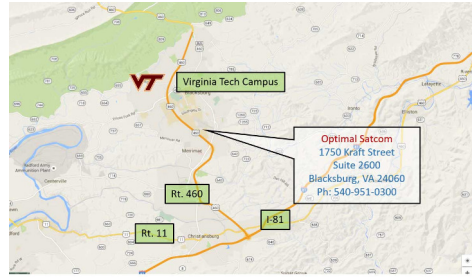

Via BT Blacksburg Transit Bus Service (See the [Town of Blacksburg Website](#) for the [Bus Route Map and Information](#))

There are two stops within a few hundred yards of 1750 Kraft Drive on the CRC-Hospital line

1. Kraft/Tech Center Drive Southbound
2. Pratt Drive/Andrew Building Southbound

From Virginia Tech Campus (Via Duckpond Dr)

1. Take Duckpond Drive to Southgate Drive.
2. Turn left on Southgate Drive
3. Turn right on Tech Center Drive.
4. Turn right on Kraft Drive.
5. 1750 Kraft Drive is on the right.

From Virginia Tech Campus (Via US-460E)

1. Take US-460E
2. Take Exit 5AB then stay left on the ramp to turn left on US-460 BUS
3. Immediately after crossing over US-460, turn left on Industrial Park Dr.

4. Take the first right on Research Park Dr.
5. Turn left on Kraft Drive.
6. 1750 Kraft Drive is on the left.

From Washington, DC, Northern Virginia, and Points North/North-East

1. Take I-66 W towards Front Royal.
2. At exit 1A, take ramp left for I-81 South toward Roanoke.
3. Take the exit marked 118C-B-A.
4. Take exit 118B for US-460 West toward Blacksburg.
5. At exit 5AB, take ramp right for Industrial Park Rd toward Blacksburg / Smart Rd.
6. Turn left onto Industrial Park Rd / Industrial Park Rd SW.
7. Bear right and then turn right onto Ramble Rd.
8. Turn left onto Kraft Dr.
9. 1750 Kraft Drive is on the left.

From Roanoke, VA

1. Take I-581 N / US-220 N.
2. At exit 1S, take ramp left for I-81 South toward Bristol / Salem.
3. Take the exit marked 118C-B-A.
4. Take exit 118B for US-460 West toward Blacksburg.

5. At exit 5AB, take ramp right for Industrial Park Rd toward Blacksburg / Smart Rd.
6. Turn left onto Industrial Park Rd / Industrial Park Rd SW.
7. Bear right and then turn right onto Ramble Rd.
8. Turn left onto Kraft Dr.
9. 1750 Kraft Drive is on the left.

From Richmond, VA

1. Take I-64W
2. Take ramp left for I-64 West / I-81 South toward Lexington / Roanoke
3. Take the exit marked 118C-B-A.
4. Take exit 118B for US-460 West toward Blacksburg.
5. At exit 5AB, take ramp right for Industrial Park Rd toward Blacksburg / Smart Rd.
6. Turn left onto Industrial Park Rd / Industrial Park Rd SW.
7. Bear right and then turn right onto Ramble Rd.
8. Turn left onto Kraft Dr.
9. 1750 Kraft Drive is on the left.

There is plenty of free parking around the building. Park in any unmarked spot.